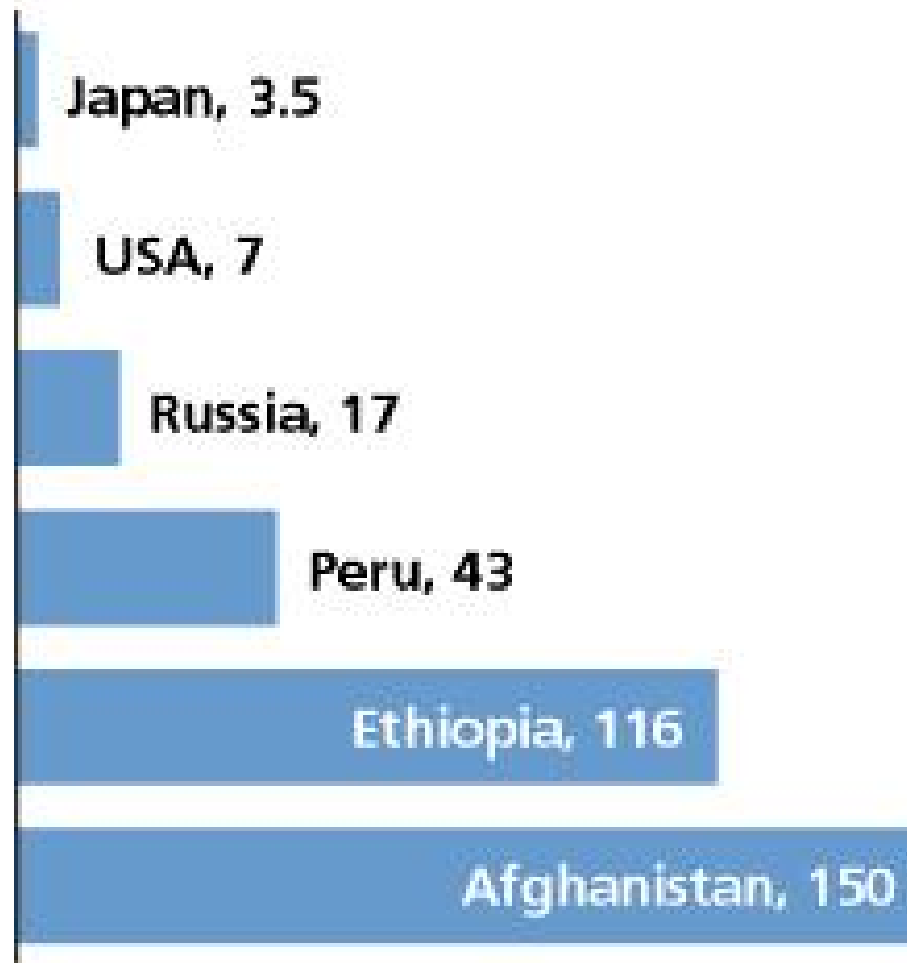

Figure 11.1 Adult Literacy, 1990

Country	male%	female %	male/female ratio
Afghanistan	42	11	x3.8
Burkina Faso	26	7	x3.7
Niger	18	5	x3.6
Nepal	37	11	x3.4
Sierra Leone	40	14	x2.9
Liberia	49	18	x2.7
Mozambique	52	19	x2.7
Guinea	45	18	x2.5
Burundi	45	19	x2.4
Gambia	48	20	x2.4
Benin	42	19	x2.2
Bhutan	51	23	x2.2
Pakistan	46	21	x2.2
Senegal	39	19	x2.1
Bangladesh	47	23	x2.0
Djibouti	55	27	x2.0
Morocco	52	26	x2.0
Togo	61	30	x2.0

Source: <http://www.unicef.org/pon95/chil0011.html>

Figure 11.2 Infant Mortality

<http://www.prb.org/Content/NavigationMenu/PRB/Educators/Human_Population/Health2/World_Health1.htm>